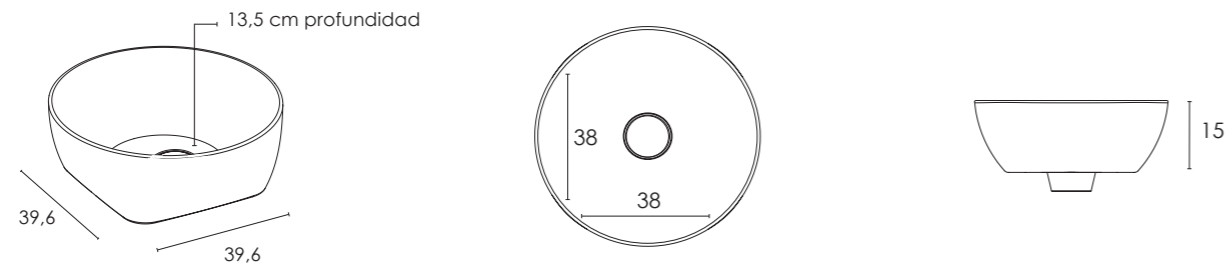

By design, our innovative Concept washbasin is ready to be installed quickly, which will reduce construction times considerably.

Sobre encimera / Countertop

* Todos los lavabos sobre encimera y semiencastados van con válvula abierta / All countertop and countertop for semi built-in are fitted with an open valve.

LAVABO CONCEPT SOBRE ENCIMERA

SOBRE ENCIMERA / COUNTERTOP

MEDIDA	ACABADO
--------	---------

Exterior 39,6 x 39,6 x 15
(Interior 38 x 38 x 13,5)

Krelux (SolidSurface)

SOBRE ENCIMERA		
SIN TAPA	CON TAPA MÁRMOL	CON TAPA COLOR